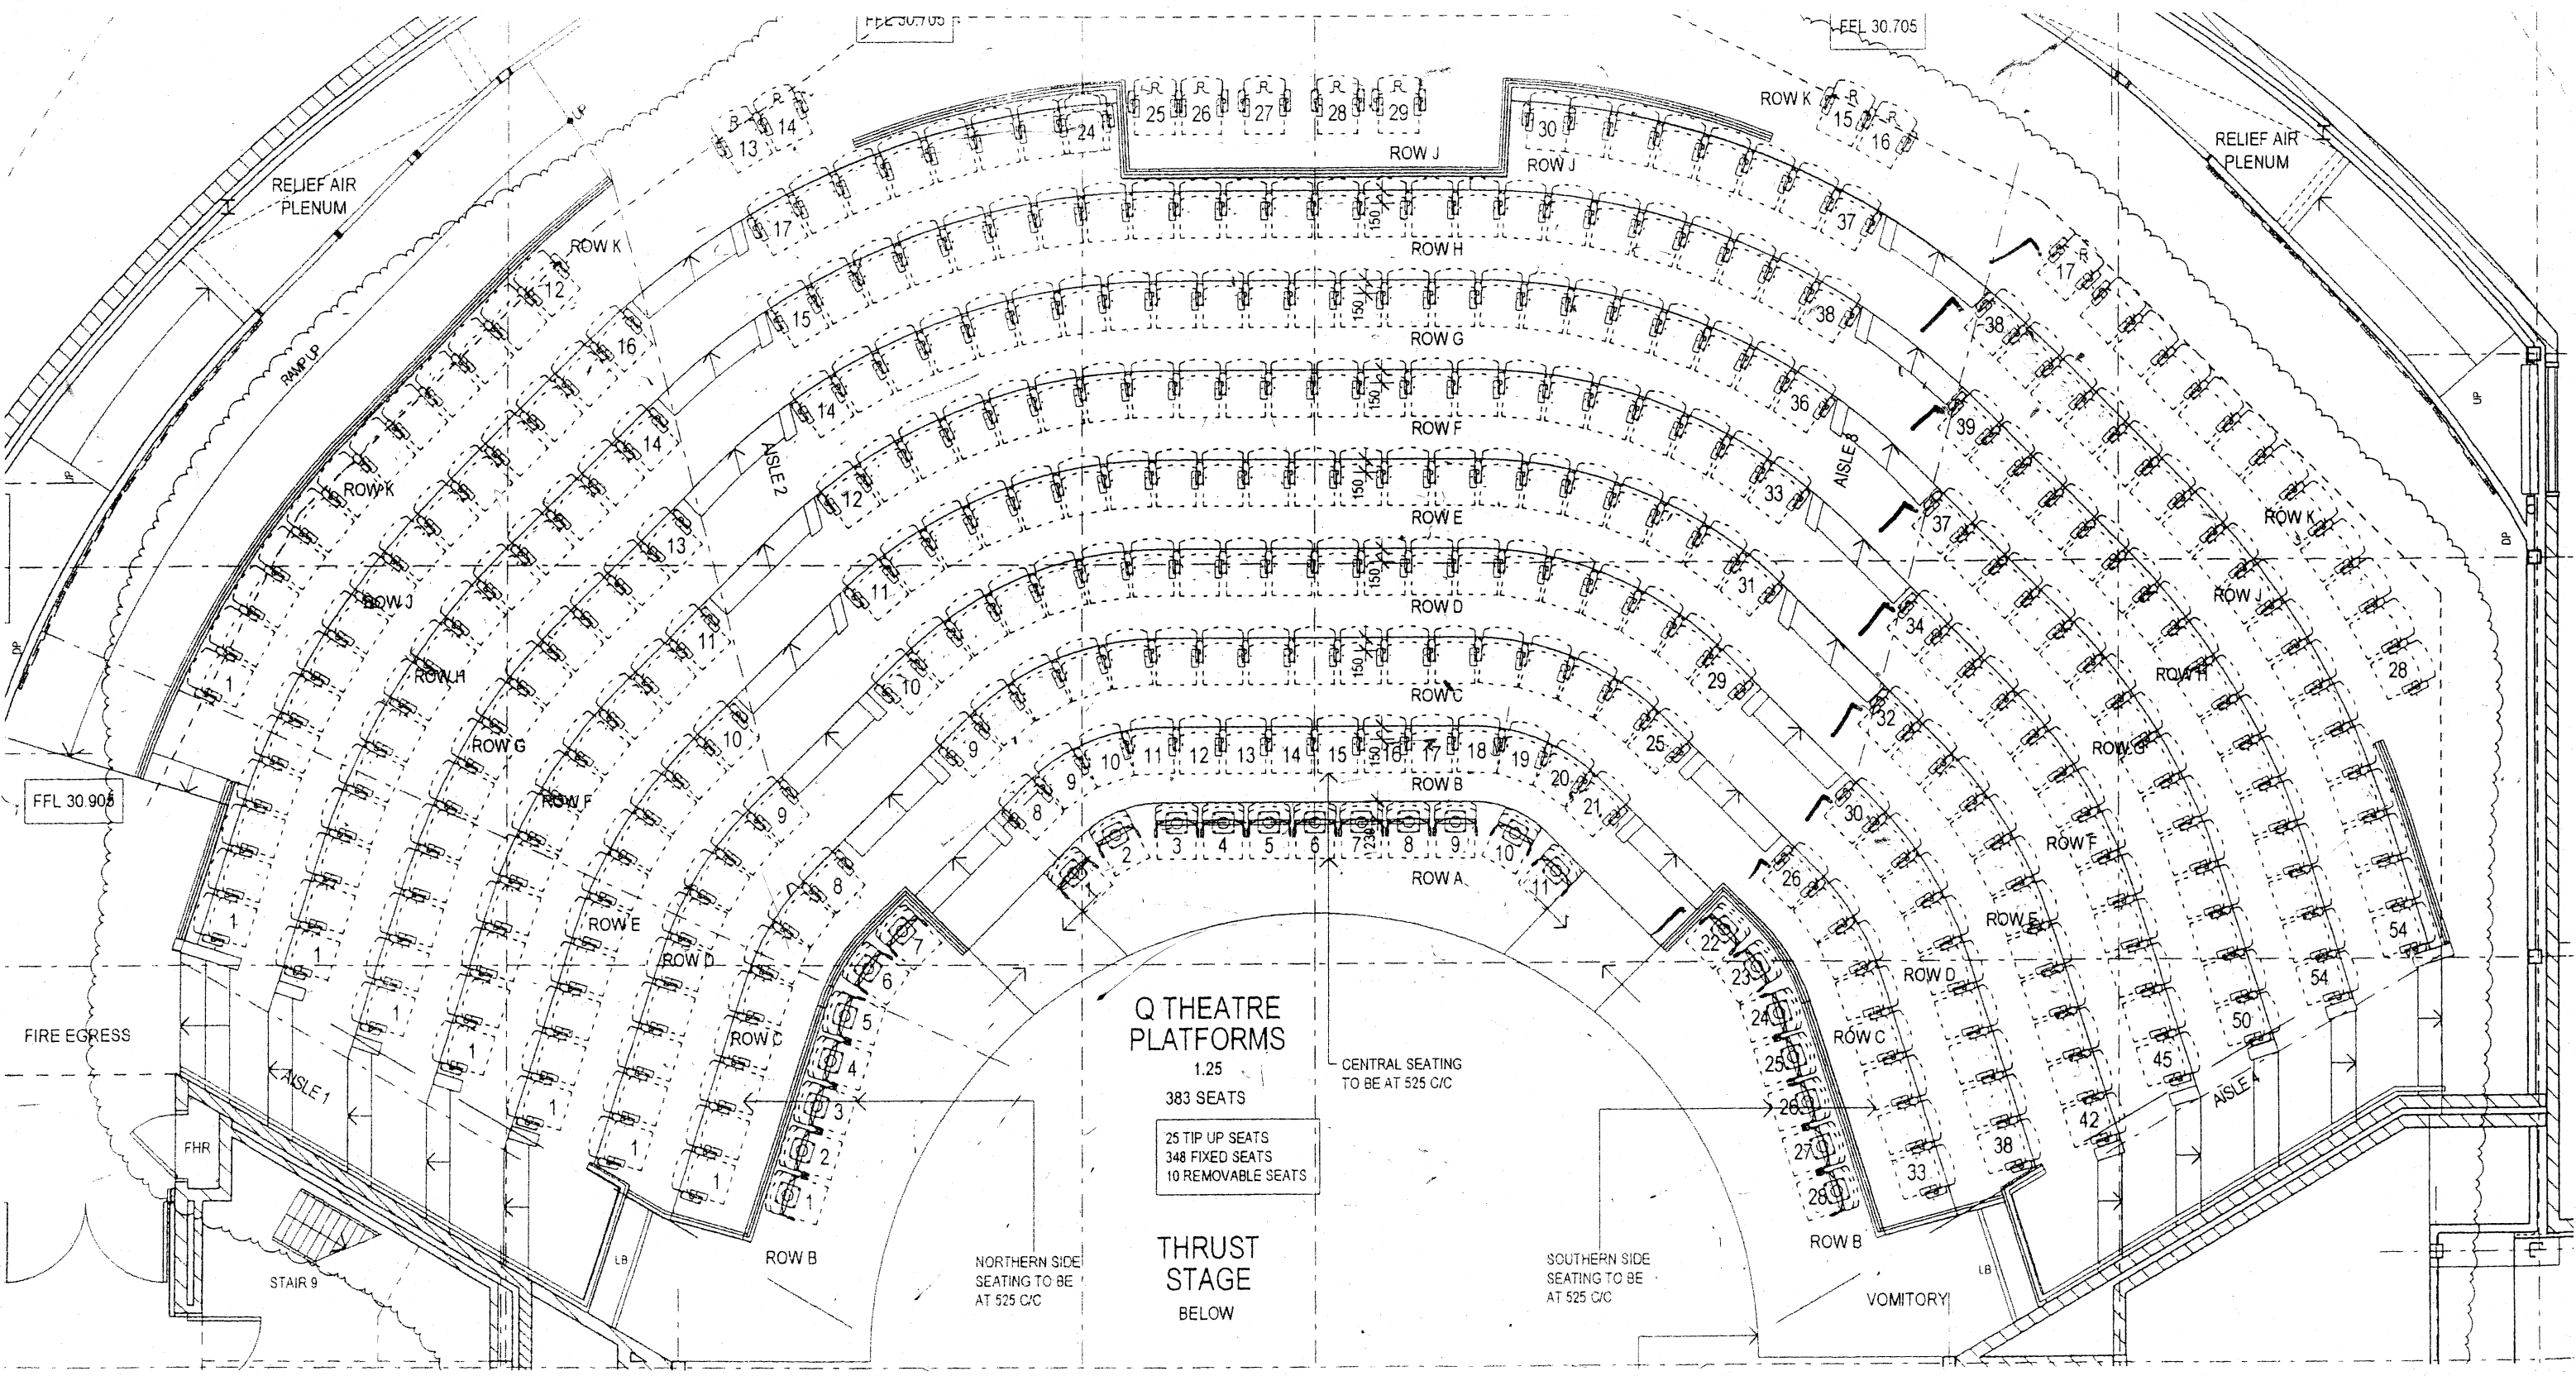

170 seats

Q THEATRE PLATFORMS

1.25
383 SEATS

- 25 TIP UP SEATS
- 348 FIXED SEATS
- 10 REMOVABLE SEATS

THRUST STAGE BELOW

CENTRAL SEATING TO BE AT 525 C/C

NORTHERN SIDE SEATING TO BE AT 525 C/C

SOUTHERN SIDE SEATING TO BE AT 525 C/C

RAMP UP

aisle 1

ROW B

ROW C

ROW D

ROW E

ROW F

ROW G

ROW E

ROW F

ROW G

ROW H

ROW J

ROW K

aisle 2

aisle 3

aisle 4

LB

LB